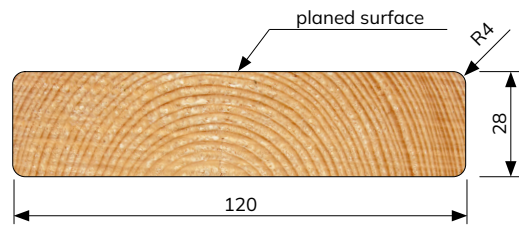

LINAX DECKING

PROFILE:
28x120 mm

PROFILE:
28x145 mm

PROFILE:
28x145 mm

PROFILE:
28x120 mm Grooved

PROFILE:
28x145 mm Grossglockner