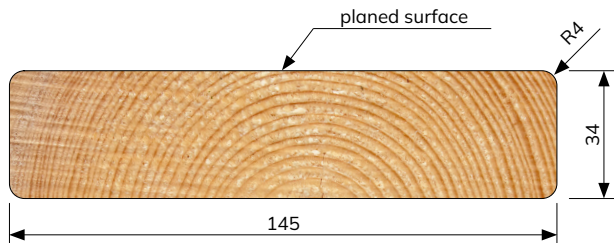

LINAX DECKING

PROFILE:
28x120 mm

PROFILE:
28x145 mm

PROFILE:
28x145 mm

PROFILE:
28x120 mm Grooved

PROFILE:
28x145 mm Grossglockner