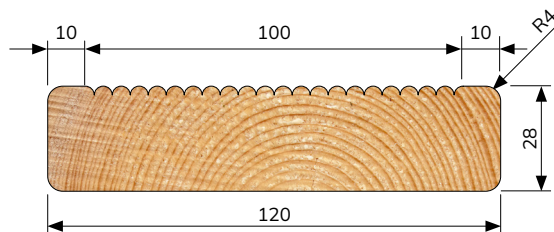

LINAX DECKING

PROFILE:
28x120 mm

PROFILE:
28x145 mm

PROFILE:
28x145 mm

PROFILE:
28x120 mm Grooved

PROFILE:
28x145 mm Grossglockner