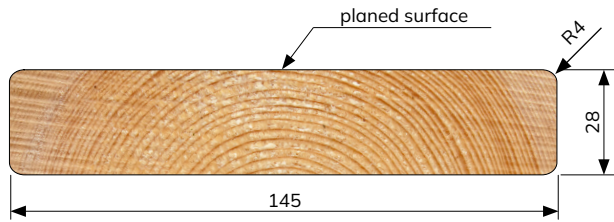

LINAX DECKING

PROFILE:
28x120 mm

PROFILE:
28x145 mm

PROFILE:
28x145 mm

PROFILE:
28x120 mm Grooved

PROFILE:
28x145 mm Grossglockner