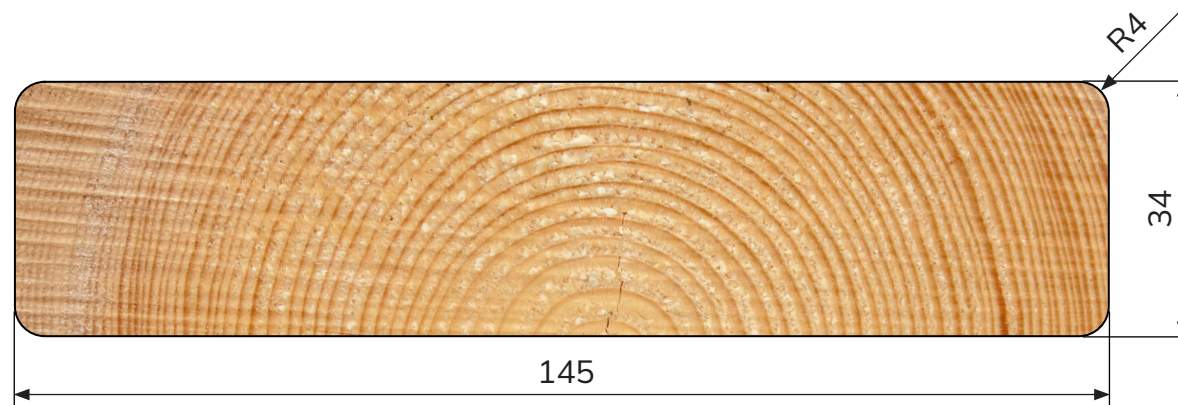

# LINAX DECKING - PLANED 34x145

PROFILE  
**PLANED 34x145**

DIMENSION  
**34x145 mm**

CONSUMPTION  
**6,71 m/m<sup>2</sup>**