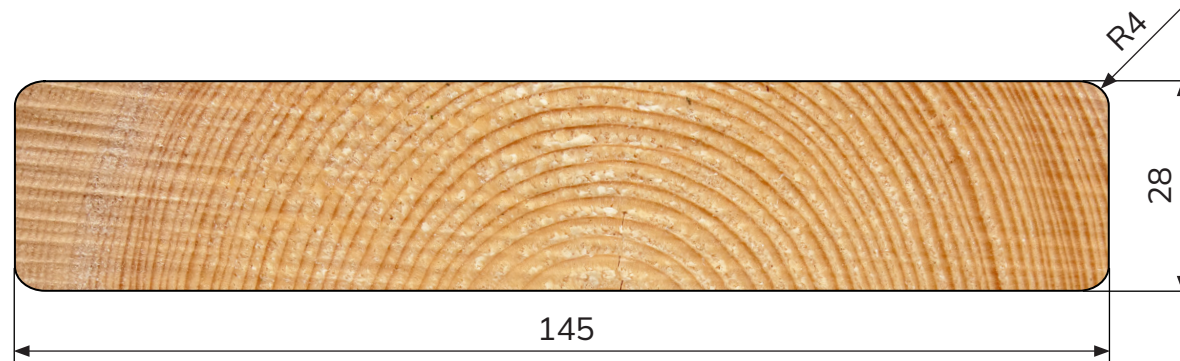

LINAX DECKING - PLANED 28x145

PROFILE
PLANED 28x145

DIMENSION
28x145 mm

CONSUMPTION
6,71 m/m²