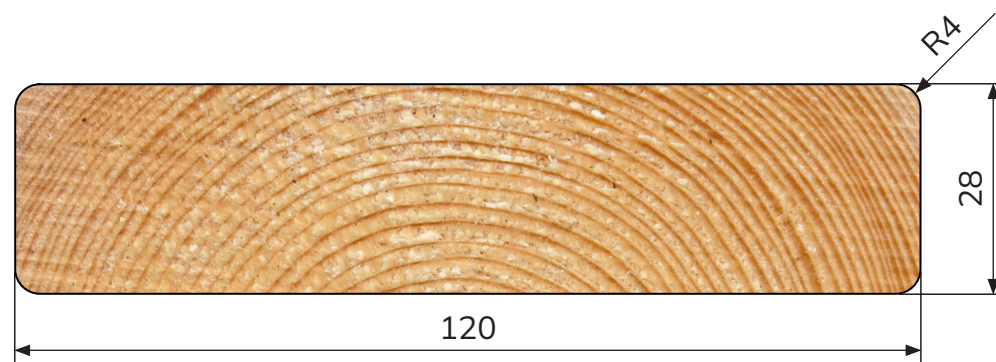

LINAX DECKING - PLANED 28X120

PROFILE
PLANED 28x120

DIMENSION
28x120 mm

CONSUMPTION
8,06 m/m²