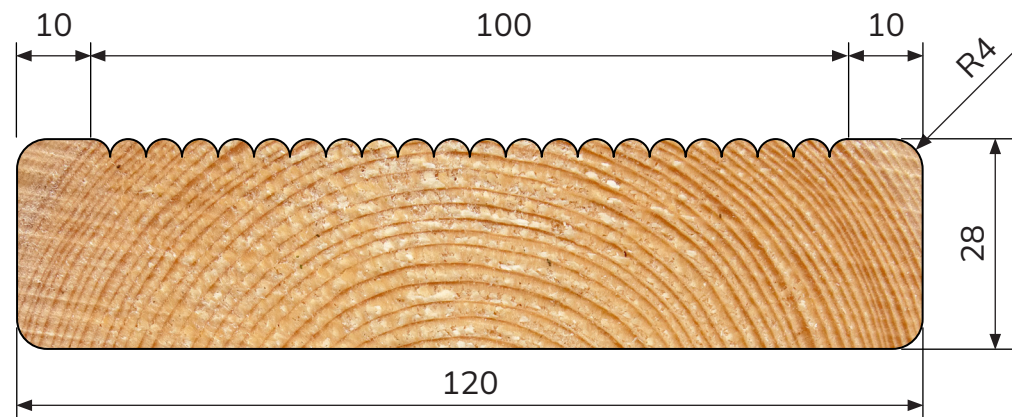

LINAX DECKING - GROOVED

PROFILE
GROOVED 28x120

DIMENSION
28x120 mm

CONSUMPTION
8,06 m/m²