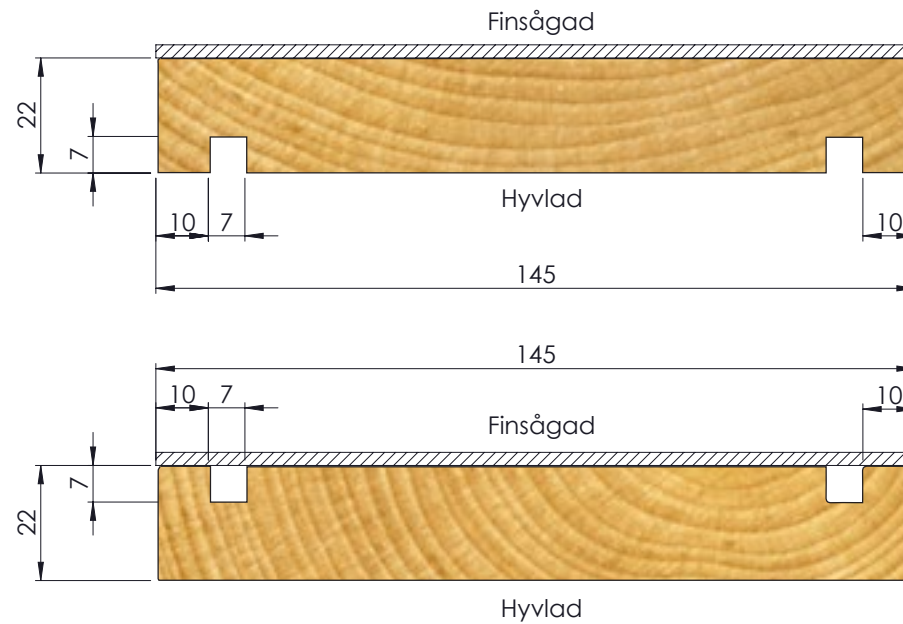

ROOF PROFILE

PROFILE NAME

Roof profile classic

ACTUAL DIMENSION

22x145 mm

COVERING MEASURE

118 mm

CONSUMPTION

8,5 m/m²

 **Bitus**