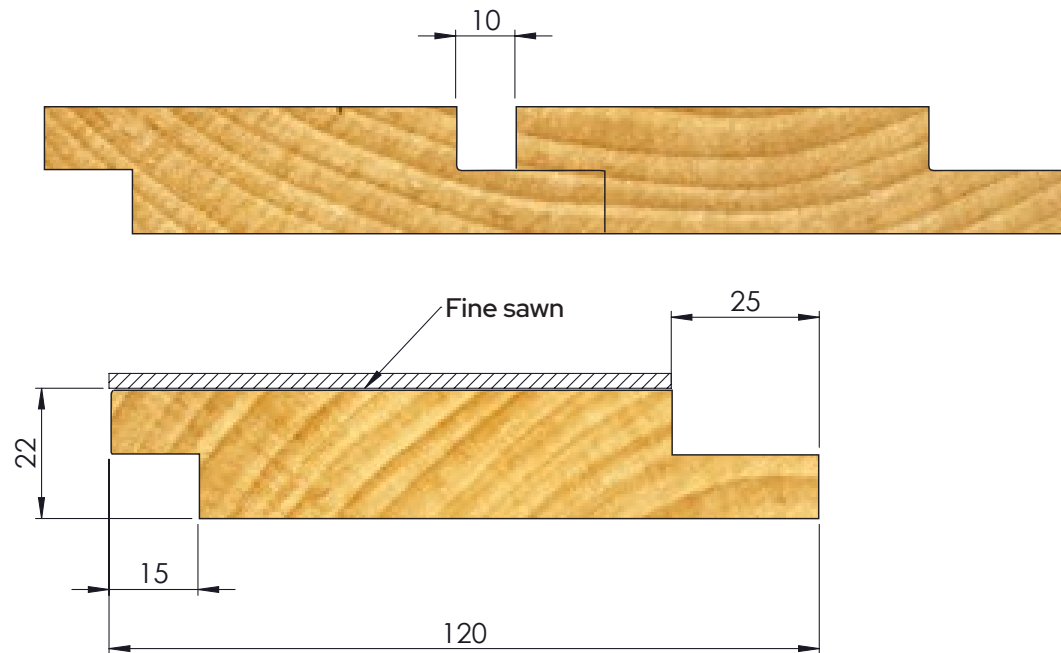

CLADDING

PROFILE NAME

Sparpanel 10 mm

ACTUAL DIMENSION

22x120 mm

LAI D MEASURES

105 mm

CONSUMPTION

9,52 m/m²

 **Bitus**